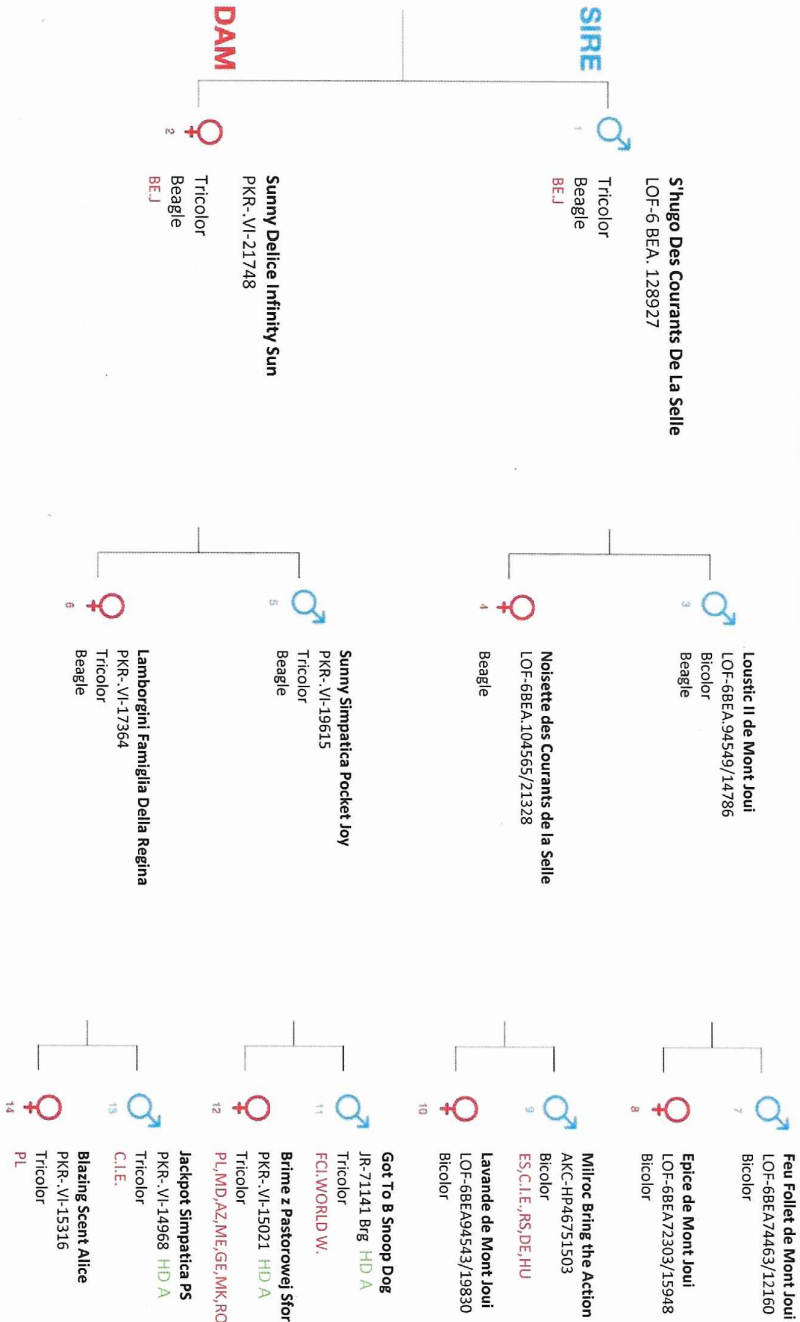

PEDIGREE

Wonder Lady

LOSH : 01377162

Breed: Beagle
 Microchip: 967000010521786
 Color: Tricolor
 Sex: Female
 Date of birth: 26/09/2023
 Breeder(s): Heynssens Marleen

Owner(s)

Heynssens Marleen 17 Warande, 9982
 SINT-JAN-IN-EREMO, Belgium

Nature of tail at birth

FULL

Health test(s) of the dog

Certified as accurate on 02/12/2023

Parents DNA certified

- (1) Shugo Des Courants De La SelleLOF-6 BEA, 128927
- (2) Sunny Delice Infinity SunPKR-VI-21748